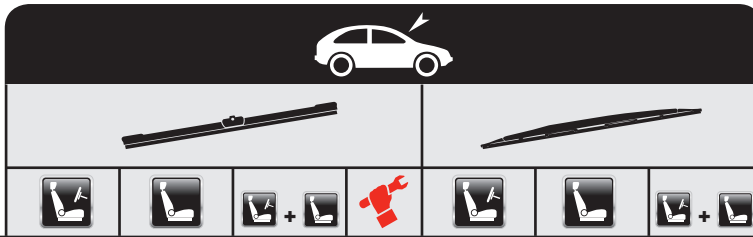

MAZDA

MERCEDES-BENZ

...MAZDA

B-SERIE (UF) Pickup	01/85→06/99					A45	A45	
+ Spoiler						AS45		AS4545
B-SERIE (UN) Pickup	02/99→					A45	A45	
+ Spoiler						AS45		AS4545
BT 50 Pickup	12/06→					A45	A45	
E 1600	08/80→06/84					A36	A36	
E 2000,2200 Bus, Box (SR1)	01/84→05/94					A41	A41	
E 2000,2200 Bus, Box (SR2)	01/84→					A41	A41	
T2500	01/82→					A41	A41	
T3000	01/82→					A41	A41	
T3500	01/82→					A41	A41	

MERCEDES-BENZ

190 (W201)	10/82→08/93							
x 1→12/84						A51	-	
x 1 01/85→						A61	-	
200/300 Saloon (W123)	01/76→12/85					A51	A51	
+ Spoiler						AS51		
200/300 Coupe (C123)	03/77→12/85					A51	A51	
+ Spoiler						AS51		
200/300 Combi/Estate (S123)	09/77→12/85					A51	A51	A41
+ Spoiler						AS51		
200/300 Saloon (W124)	12/84→06/93					A61	-	
x 1						A61	-	
200/300 Coupe (C124)	03/87→05/93					A61	-	
x 1						A61	-	
200/300 Combi/Estate (S124)	09/85→06/93					A61	-	A41
x 1						A61	-	
200/300 Cabriolet (A124)	09/91→05/93					A61	-	
x 1						A61	-	
A-CLASS (W168)								
+ Spoiler						AS65	AS60	A33
A-CLASS (W169)	09/04→							
		AFL65	AFR58	AFU6558B	B			AP30
A-CLASS	03/12→							
		AFL60	AFL48	AFL6048B	B			
B-CLASS (W245)	03/05→							
		AFL65	AFR58	AFU6558B	B			AP28
B-CLASS (246)	11/11→							
		AFL65	AFL48		B			
C-CLASS (W202)	03/93→05/00							
x 1						A61	-	
C-CLASS Combi/Estate (S202)	06/96→03/01							
x 1						A61	-	A41
C-CLASS (W203)	05/00→							
→06/03								ASC6055
07/03→		AFL55A	AFL55A	AFL5555K	K