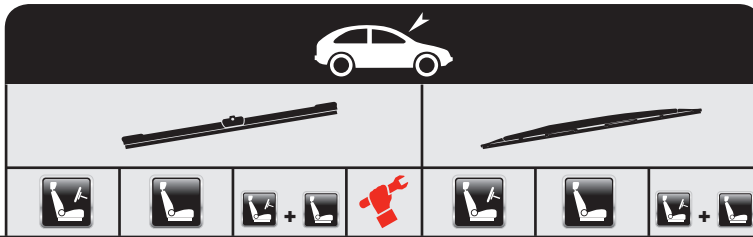

...MERCEDES-BENZ

SLK (R172)	01/11 →										
		AFL55	AFL55		B						
SLR (R199)	04/04 →										
		AFL65	AFL65	AFL6565E	E						
SLR ROADSTER	04/07 →										
		AFL65	AFL65	AFL6565E	E						
VANEO (414)	02/02 →										
						AS65	AS60				
V-CLASS (638/2)	02/96 → 07/03										
						AW65	AW55	AW6555			
VIANO (W639)	09/03 →										
								ASW7065			
CITAN	11/12 →										
		AFL58	AFL53	AFL5853G	G					AP34	

MERCEDES-BENZ

SPRINTER 2-t Bus (901, 902)	01/95 → 05/06					A60	A55				
SPRINTER 2-t Box (901, 902)	01/95 → 05/06					A60	A55				
SPRINTER 2-4t Flatbed / Chassis (901, 902)	01/95 → 05/06					A60	A55				
SPRINTER 3-t Bus (903)	01/95 → 05/06					A60	A55				
SPRINTER 3-t Box (903)	01/95 → 05/06					A60	A55				
SPRINTER 3-5t Flatbed / Chassis (903, 906)	01/95 → 05/06					A60	A55				
SPRINTER 4-t Box (904)	02/96 → 05/06					A60	A55				
SPRINTER 4-t Bus (904)	02/96 → 05/06					A60	A55				
SPRINTER 4-t Platform/ Chassis (904)	02/96 → 05/06					A60	A55				
SPRINTER 3-t Box (906)	06/06 →										
		AFL65	AFL60	AFL6560B	B						
SPRINTER 3-t Bus (906)	06/06 →										
		AFL65	AFL60	AFL6560B	B						
SPRINTER 3-t Flatbed / Chassis (906)	06/06 →										
		AFL65	AFL60	AFL6560B	B						
SPRINTER 3,5-t Box (906)	06/06 →										
		AFL65	AFL60	AFL6560B	B						
SPRINTER 3,5-t Bus (906)	06/06 →										
		AFL65	AFL60	AFL6560B	B						
SPRINTER 3,5-t Flatbed / Chassis (906)	06/06 →										
		AFL65	AFL60	AFL6560B	B						
SPRINTER 4,6-t Box (906)	06/06 →										
		AFL65	AFL60	AFL6560B	B						

MERCEDES-BENZ