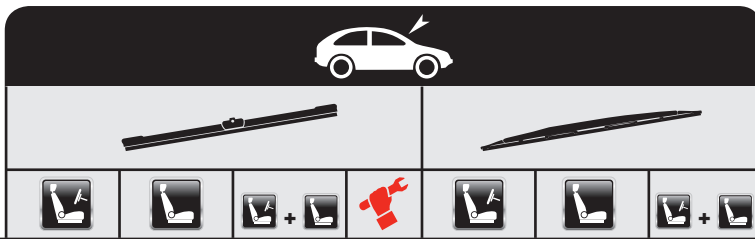

LIGIER

162 x 1	01/96 →									A60	-	
AMBRA x 1	12/96 →									A60	-	
BE UP x 1	08/02 →									A60	-	
NOVA x 1	08/02 →									A60	-	
OPTIMA/OPTIMAX x 1										A48	-	

LOTUS

ELISE	08/95 → 11/00									A51	A51	
	11/00 →									A51	A51	
EUROPA S2	05/70 → 04/76									A41	A41	

MASERATI

3200 GT	10/98 → 03/02									A55	A55	
BITURBO + Spoiler	06/84 → 12/94									A51	A51	
BITURBO Coupe + Spoiler	12/81 → 12/88									AS51		
BITURBO Spider + Spoiler	07/85 → 12/94									A51	A51	
BORA + Spoiler	01/71 → 05/80									AS51		
GHIBLI	01/67 → 12/73									A45	A45	
GHIBLI Spider	01/67 → 12/73									A38	A38	
GHIBLI II	06/92 →									A38	A38	
INDY	01/67 → 12/75									A51	A51	
KHAMSIN + Spoiler	01/72 → 12/82									A38	A38	
KYALAMI	01/69 → 12/78									A45	A45	
MERAK + Spoiler	05/75 → 12/83									AS45		
MEXICO	01/67 → 12/72									A38	A38	
MISTRAL	01/69 → 12/78									A38	A38	
PRIMATIST + Spoiler	01/74 → 12/78									A51	A51	
QUATTROPORTE + Spoiler	01/74 → 12/89									AS51		
QUATTROPORTE II + Spoiler	03/94 →									A45	A45	
QUATTROPORTE III + Spoiler	03/04 →									AS45		
SEBRING	01/69 → 12/78									A51	A51	
SPYDER	01/69 → 12/78									A53	A53	

LIGIER

LOTUS

MASERATI