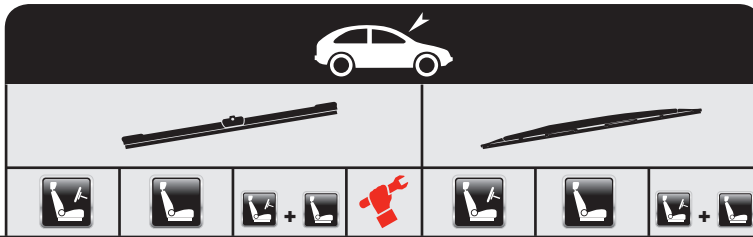

...RENAULT

Model	Year Range	AFL58	AFL53	AFL5853G	G	A53	A45	AS5345	AP30	AP40	A38	AP40	AP34	A41	A41	A41	AP40	A36	AP40	A36	AP40	A36	AP29
CLIO II Box (SBO/1/2_) + Spoiler	09/98 →					A53	A45	AS5345	AP30														
EXTRA/EXPRESS Box (F40_, G40_) + Spoiler	07/85 → 08/98					A45	A45	AS4545		AP40													
KANGOO Express (FCO/1_) + Spoiler	03/98 →					A51	A51	AS51			A38	2 x											
KANGOO Express (NEW)	02/08 →	AFL58	AFL53	AFL5853G	G							1 x	AP40										
MASTER I Box	08/80 → 07/98					A60	A60																
MASTER I Bus	08/80 → 07/98					A60	A60																
MASTER I Flatbed/Chassis	08/80 → 07/98					A60	A60																
MASTER II Box (FD)	07/98 →																						
MASTER II Bus (JD/ND)	07/98 →					AW60	AW60	AW6060															
MASTER II Flatbed / Chassis (ED/HD/UD)	07/98 →																						
MASTER III Box (FV)	02/10 →					A65	A65																
MASTER III Bus (JV)	02/11 →					A65	A65																
MASTER III Platform/Chassis (EV, HV, UV)	02/10 →					A65	A65																
RAPID Box (F40_, G40_)	07/85 → 08/98					A45	A45																
SUPER 5 Box (S40_) 04/89 → + Spoiler	10/84 → 12/96					A45	A45	AS4545															
TRAFIC Box (T1, T3, T4)	03/80 → 04/89					A48	A48																
TRAFIC Bus (T5, T6, T7)	03/80 → 04/89					A48	A48																
TRAFIC Flatbed / Chassis (P6)	03/80 → 04/89					A48	A48																
TRAFIC Box (TXX)	05/89 → 03/01					A51	A51																
TRAFIC Bus (TXW)	05/89 → 03/01					A51	A51																
TRAFIC Flatbed / Chassis (PXX)	05/89 → 03/01					A51	A51																
TRAFIC II Box (FL) + Spoiler	03/01 →					A60	A53	AS60															
TRAFIC II Bus (JL) + Spoiler	03/01 →					A60	A53	AS60															
TRAFIC II Flatbed / Chassis (EL) + Spoiler	03/01 →					A60	A53	AS60															
TWINGO Box (S06_) x 1	03/93 →					A65																	AP29