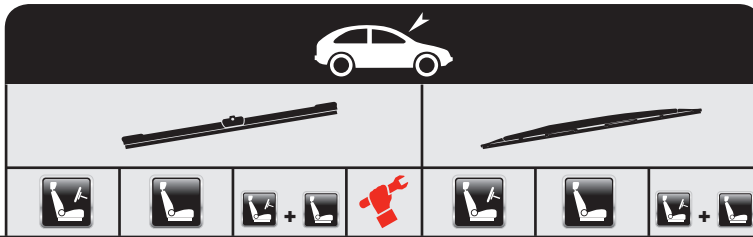

...LDV

SHERPA Bus (FR)	01/83 → 09/88					A51	A51	
+ Spoiler						AS51		

LEXUS

CT (ZWA1_) 200h Hybrid Blade	12/10 →					AHL65	AHL45	
ES (F1, F2) + Spoiler	12/89 → 12/97					A53	A53	
ES (MCV_, VZV_) + Spoiler	10/96 → 06/08					A60	A48	
GS (JZS147) + Spoiler	03/93 → 08/97					A53	A48	
GS (JZS160) + Spoiler	08/97 → 03/05					A60	A51	
GS (GRS_, UZS_) Hybrid Blade	04/05 → 11/11					AHL60	AHL48	
GS (GRL1_, GWL1_) Hybrid Blade	01/12 →					AHL65	AHL45	
IS I (GXE10) → 08/01 + Spoiler	04/99 →					A55	A45	
09/01 → + Spoiler						AS55		AS5545
IS SportCross Hatchback + Spoiler	10/01 →					A55	A48	
						AS55		AS5548
IS II (_XE2_) Hybrid Blade	10/05 →					AHL55	AHL50	
IS C Hybrid Blade	04/09 →					AHL55	AHL50	
LS (UCF10) + Spoiler	12/89 → 12/94					A51	A45	
						AS51		
LS (UCF20) + Spoiler	10/94 → 10/00					A55	A41	
						AS55		
LS (FE)	10/00 →					A60	A41	
LS (UVF4_, USF4_) Hybrid Blade	04/06 →					AHL60	AHL48	
LX (UZJ100)	05/98 → 03/08					A60	A53	
						AS60		
RX (XU1)	08/97 → 05/03					A60	A53	A41
RX (MCU) + Spoiler	04/03 →					A65	A55	AP35A
						AS65		
RX (GYL1_, GGL15, AGL10) Hybrid Blade	04/09 →					AHL65	AHL55	AP35A
SC Convertible + Spoiler	08/01 →					A60	A51	
						AS60