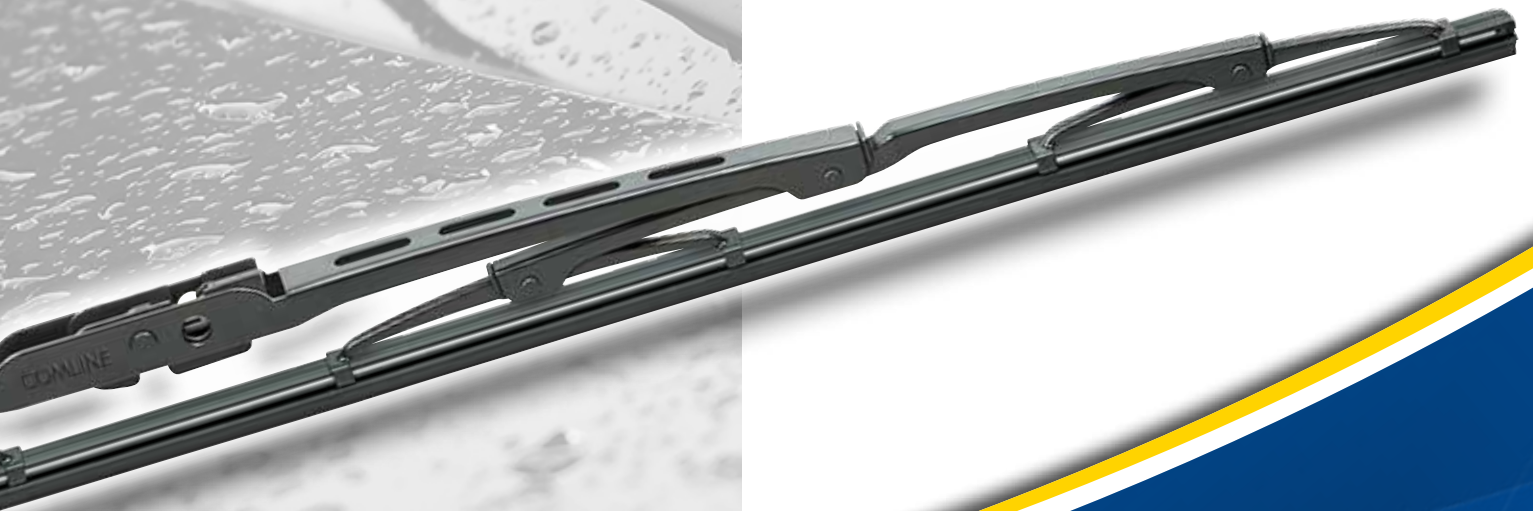

Premium Wiper Blades

Flat | Conventional | Rear | Hybrid