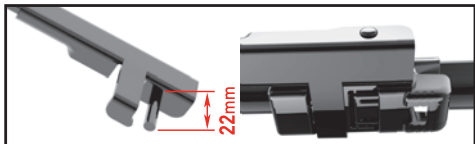

www.championeasyvision.com

1

2

3

4

5

6

7

1

3

2

4