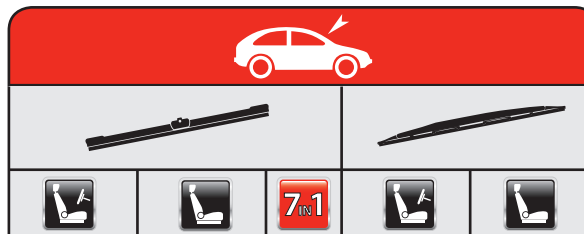

EASYVISION

VAUXHALL

...VAUXHALL

ASTRA Mk VII (K) Estate	11/15→							
CALIBRA	06/90→07/97							
CASCADA Convertible	02/13→							
COMBO TOUR Mk II (C) (F25)	09/01→02/12							
CORSA Mk I (B)	12/92→09/00							
CORSA Mk II (C) (W5L, F08)	08/00→10/06							
CORSA Mk III (D) (L_8)	07/06→08/14							
CORSA Mk IV (E)	08/14→							
FRONTERA Mk I (A)	09/91→10/98							
FRONTERA Mk I (A) Sport	03/92→10/98							
FRONTERA Mk II (B)	10/98→10/04							
INSIGNIA	07/08→							
INSIGNIA Estate	07/08→							
INSIGNIA Saloon	07/08→							
MERIVA Mk I (A)	01/03→06/10							
MERIVA Mk II (B)	06/10→							
MOKKA	06/12→							
MONARO	03/04→04/07							
MONTEREY	09/91→07/98							
MONTEREY Mk II	07/98→08/99							
OMEGA (B) Estate	12/93→06/03							
OMEGA (B)	12/93→07/03							
SIGNUM	03/03→10/08							
SINTRA	09/96→04/99							
SPEEDSTER	03/01→09/06							
TIGRA TwinTop	06/04→08/09							
TIGRA Mk I (F07)	07/94→12/00							
VECTRA (B)	08/95→03/02							
VECTRA (B) Estate	08/95→03/02