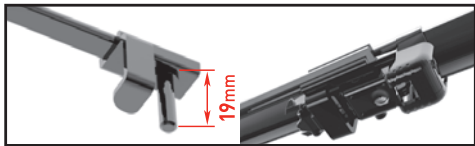

www.championeasyvision.com

1

2

3

4

5

6

7

1

3

2

4