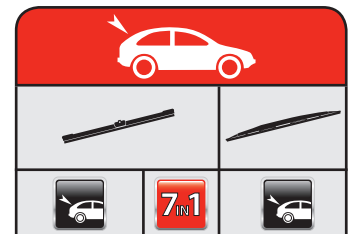

EASYVISION

VAUXHALL

...VAUXHALL

ASTRA Mk VII (K) Estate	11/15→							
CALIBRA	06/90→07/97							
CASCADA Convertible	02/13→							
COMBO TOUR Mk II (C) (F25)	09/01→02/12							
CORSA Mk I (B)	12/92→09/00							
CORSA Mk II (C) (W5L, F08)	08/00→10/06							
CORSA Mk III (D) (L_8)	07/06→08/14							
CORSA Mk IV (E)	08/14→							
FRONTERA Mk I (A)	09/91→10/98							
FRONTERA Mk I (A) Sport	03/92→10/98							
FRONTERA Mk II (B)	10/98→10/04							
INSIGNIA	07/08→							
INSIGNIA Estate	07/08→							
INSIGNIA Saloon	07/08→							
MERIVA Mk I (A)	01/03→06/10							
MERIVA Mk II (B)	06/10→							
MOKKA	06/12→							
MONARO	03/04→04/07							
MONTEREY	09/91→07/98							
MONTEREY Mk II	07/98→08/99							
OMEGA (B) Estate	12/93→06/03							
OMEGA (B)	12/93→07/03							
SIGNUM	03/03→10/08							
SINTRA	09/96→04/99							
SPEEDSTER	03/01→09/06							
TIGRA TwinTop	06/04→08/09							
TIGRA Mk I (F07)	07/94→12/00							
VECTRA (B)	08/95→03/02							
VECTRA (B) Estate	08/95→03/02