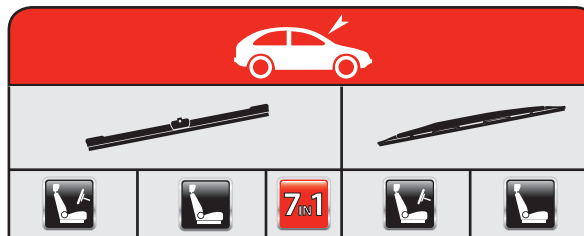

CR1211

CR1211

CR1211

CR1211 + CR1212

EASYVISION

FORD

B-MAX (JK)	10/12→								
C-MAX (DM2)	02/07→								E29
C-MAX II (DXA/CB7, DXA/CEU)	12/10→								
COUGAR (EC_)	08/98→12/01						E55	E51	ER55
ECOSPORT	09/11→						E55	E41	
ESCORT CLASSIC (AAL, ABL)	10/98→07/00						E51	E51	
ESCORT CLASSIC Turnier (ANL)	02/99→07/00						E51	E51	
ESCORT V (GAL)	07/90→12/92						E51	E51	
ESCORT V Convertible (ALL)	07/90→12/92						E51	E51	
ESCORT V Estate (GAL, AVL)	07/90→12/92						E51	E51	
ESCORT VI Estate (GAL)	09/92→01/95						E51	E51	
ESCORT VI (GAL)	09/92→09/96						E51	E51	
ESCORT VI Convertible (ALL)	12/92→01/95						E51	E51	
ESCORT VI Saloon (GAL)	08/93→01/95						E51	E51	
ESCORT VII Saloon (GAL, AFL)	01/95→02/99						E51	E51	
ESCORT VII (GAL, AAL, ABL)	01/95→10/02						E51	E51	
ESCORT VII Estate (GAL, ANL)	01/95→10/02						E51	E51	
ESCORT VII Convertible (ALL)	02/95→08/00						E51	E51	
FIESTA IV (JA_, JB_)	08/95→09/02						E48	E48	
FIESTA V (JH_, JD_)	11/01→03/10						E55	E41	
FIESTA VI	06/08→								
FIESTA Saloon	04/10→								
FOCUS (DAW, DBW)	10/98→12/07						E55	E48	
FOCUS Estate (DNW)	02/99→12/07						E55	E48	
FOCUS Saloon (DFW)	02/99→12/07						E55	E48	
FOCUS C-MAX	10/03→03/07								
FOCUS II (DA_)	07/04→09/12								
FOCUS II Estate (DA_)	07/04→09/12								
FOCUS II Saloon (DA_)	04/05→								
FOCUS II Convertible	10/06→								

FORD