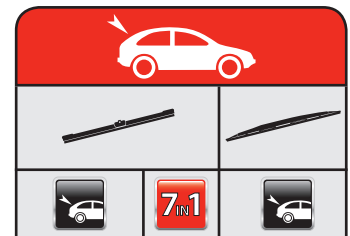

CR1209

CR1207

EASYVISION

FORD

B-MAX (JK)	10/12→								
C-MAX (DM2)	02/07→								E29
C-MAX II (DXA/CB7, DXA/CEU)	12/10→								
COUGAR (EC_)	08/98→12/01						E55	E51	ER55
ECOSPORT	09/11→						E55	E41	
ESCORT CLASSIC (AAL, ABL)	10/98→07/00						E51	E51	
ESCORT CLASSIC Turnier (ANL)	02/99→07/00						E51	E51	
ESCORT V (GAL)	07/90→12/92						E51	E51	
ESCORT V Convertible (ALL)	07/90→12/92						E51	E51	
ESCORT V Estate (GAL, AVL)	07/90→12/92						E51	E51	
ESCORT VI Estate (GAL)	09/92→01/95						E51	E51	
ESCORT VI (GAL)	09/92→09/96						E51	E51	
ESCORT VI Convertible (ALL)	12/92→01/95						E51	E51	
ESCORT VI Saloon (GAL)	08/93→01/95						E51	E51	
ESCORT VII Saloon (GAL, AFL)	01/95→02/99						E51	E51	
ESCORT VII (GAL, AAL, ABL)	01/95→10/02						E51	E51	
ESCORT VII Estate (GAL, ANL)	01/95→10/02						E51	E51	
ESCORT VII Convertible (ALL)	02/95→08/00						E51	E51	
FIESTA IV (JA_, JB_)	08/95→09/02						E48	E48	
FIESTA V (JH_, JD_)	11/01→03/10						E55	E41	
FIESTA VI	06/08→								
FIESTA Saloon	04/10→								
FOCUS (DAW, DBW)	10/98→12/07						E55	E48	
FOCUS Estate (DNW)	02/99→12/07						E55	E48	
FOCUS Saloon (DFW)	02/99→12/07						E55	E48	
FOCUS C-MAX	10/03→03/07								
FOCUS II (DA_)	07/04→09/12								
FOCUS II Estate (DA_)	07/04→09/12								
FOCUS II Saloon (DA_)	04/05→								
FOCUS II Convertible	10/06→								

FORD