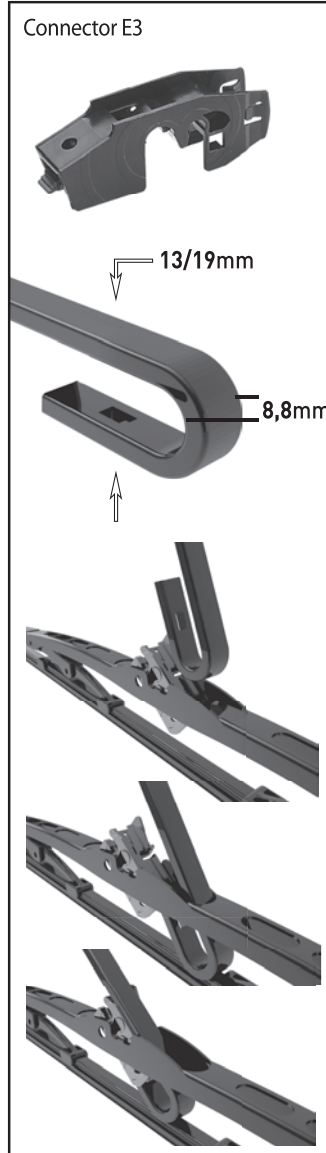

SHARAN (7N1, 7N2) 05/10 →

TOURAN (1T1, 1T2) 02/03 → 05/10

TOURAN (5T1) 05/15 →

www.championrainyday.com

www.championrainyday.com

Federal-Mogul Global Aftermarket EMEA bvba

Prins Boudewijnlaan 5 • B-2550 Kontich • Belgium