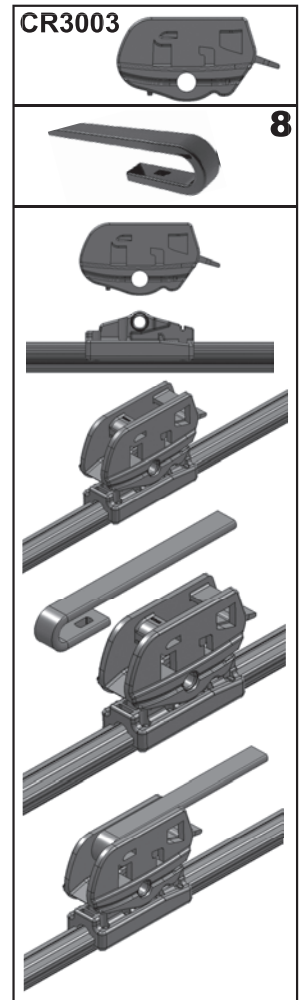

SHARAN (7N1, 7N2) 05/10 →

TOURAN (1T1, 1T2) 02/03 → 05/10

TOURAN (5T1) 05/15 →

www.championrainyday.com

www.championrainyday.com

Federal-Mogul Global Aftermarket EMEA bvba

Prins Boudewijnlaan 5 • B-2550 Kontich • Belgium