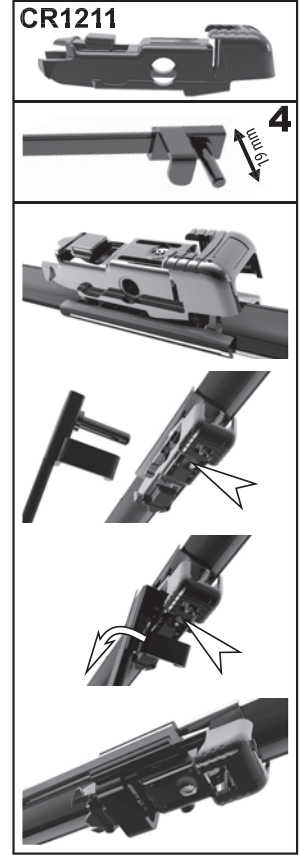

SHARAN (7N1, 7N2) 05/10 →

TOURAN (1T1, 1T2) 02/03 → 05/10

TOURAN (5T1) 05/15 →

www.championrainyday.com

www.championrainyday.com

Federal-Mogul Global Aftermarket EMEA bvba

Prins Boudewijnlaan 5 • B-2550 Kontich • Belgium