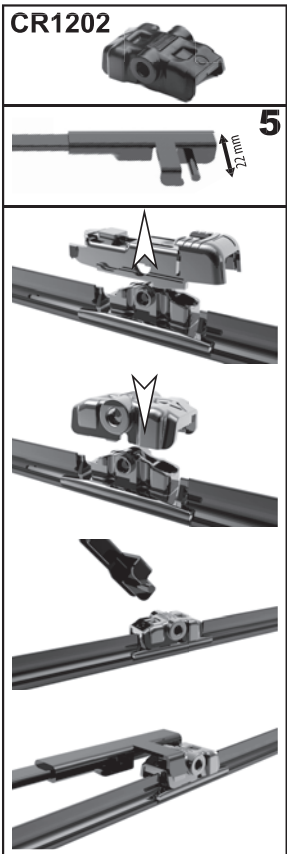

SHARAN (7N1, 7N2) 05/10 →

TOURAN (1T1, 1T2) 02/03 → 05/10

TOURAN (5T1) 05/15 →

www.championrainyday.com

www.championrainyday.com

Federal-Mogul Global Aftermarket EMEA bvba

Prins Boudewijnlaan 5 • B-2550 Kontich • Belgium