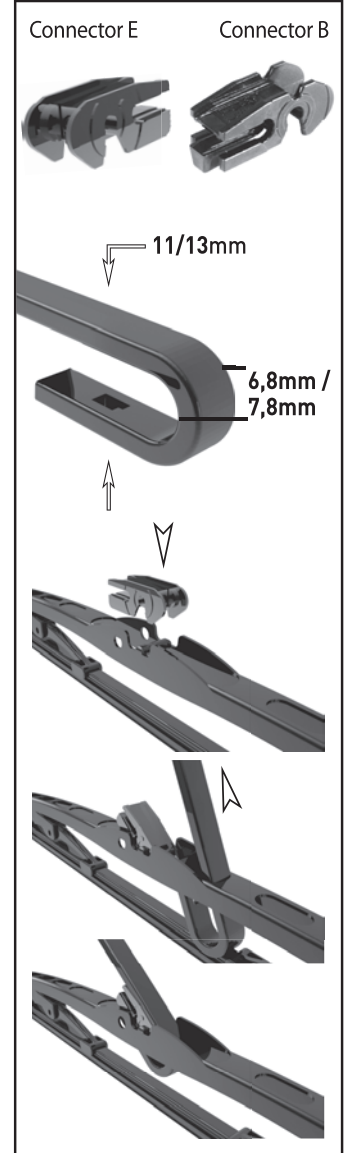

SHARAN (7N1, 7N2) 05/10 →

TOURAN (1T1, 1T2) 02/03 → 05/10

TOURAN (5T1) 05/15 →

www.championrainyday.com

www.championrainyday.com

Federal-Mogul Global Aftermarket EMEA bvba

Prins Boudewijnlaan 5 • B-2550 Kontich • Belgium