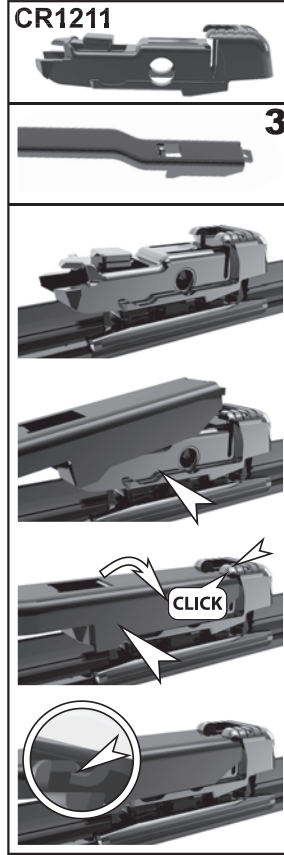

SHARAN (7N1, 7N2) 05/10 →

TOURAN (1T1, 1T2) 02/03 → 05/10

TOURAN (5T1) 05/15 →

www.championrainyday.com

www.championrainyday.com

Federal-Mogul Global Aftermarket EMEA bvba

Prins Boudewijnlaan 5 • B-2550 Kontich • Belgium