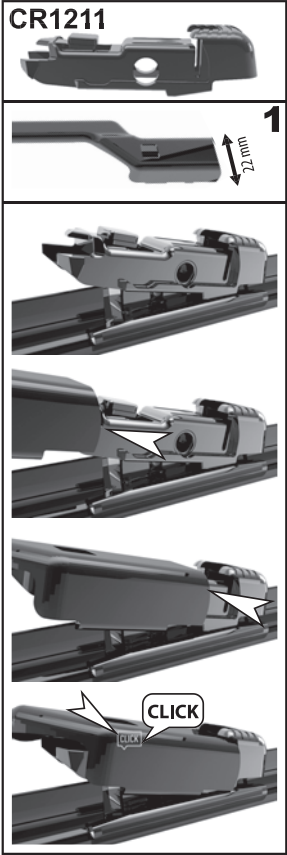

SHARAN (7N1, 7N2) 05/10 →

TOURAN (1T1, 1T2) 02/03 → 05/10

TOURAN (5T1) 05/15 →

www.championrainyday.com

www.championrainyday.com

Federal-Mogul Global Aftermarket EMEA bvba

Prins Boudewijnlaan 5 • B-2550 Kontich • Belgium