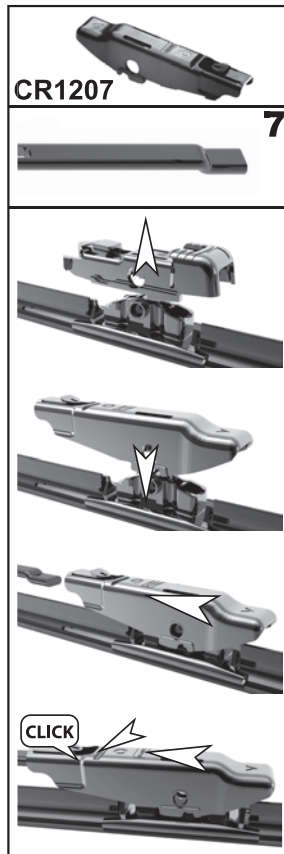

SHARAN (7N1, 7N2) 05/10 →

TOURAN (1T1, 1T2) 02/03 → 05/10

TOURAN (5T1) 05/15 →

www.championrainyday.com

www.championrainyday.com

Federal-Mogul Global Aftermarket EMEA bvba

Prins Boudewijnlaan 5 • B-2550 Kontich • Belgium