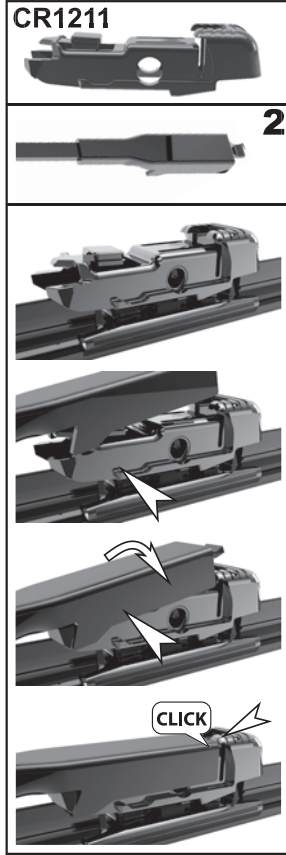

SHARAN (7N1, 7N2) 05/10 →

TOURAN (1T1, 1T2) 02/03 → 05/10

TOURAN (5T1) 05/15 →

www.championrainyday.com

www.championrainyday.com

Federal-Mogul Global Aftermarket EMEA bvba

Prins Boudewijnlaan 5 • B-2550 Kontich • Belgium