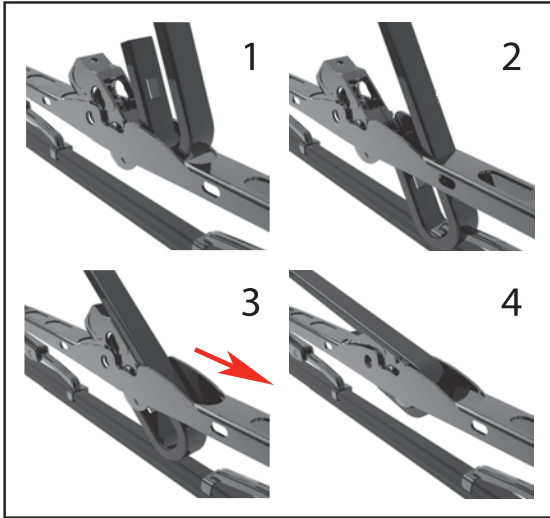

SHARAN (7N1, 7N2) 05/10 →

TOURAN (1T1, 1T2) 02/03 → 05/10

TOURAN (5T1) 05/15 →

www.championrainyday.com

www.championrainyday.com

Federal-Mogul Global Aftermarket EMEA bvba

Prins Boudewijnlaan 5 • B-2550 Kontich • Belgium