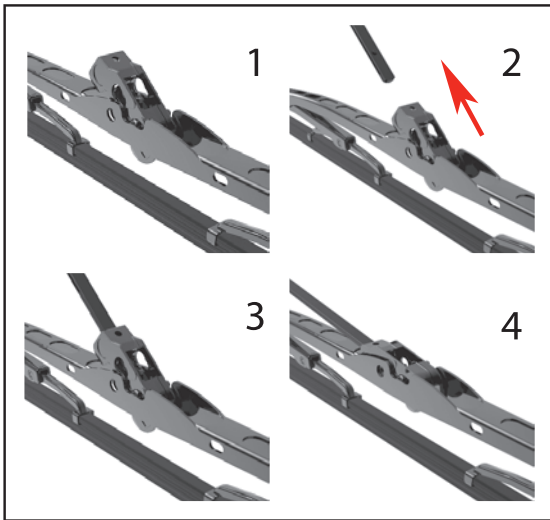

SHARAN (7N1, 7N2) 05/10 →

TOURAN (1T1, 1T2) 02/03 → 05/10

TOURAN (5T1) 05/15 →

www.championrainyday.com

www.championrainyday.com

Federal-Mogul Global Aftermarket EMEA bvba

Prins Boudewijnlaan 5 • B-2550 Kontich • Belgium