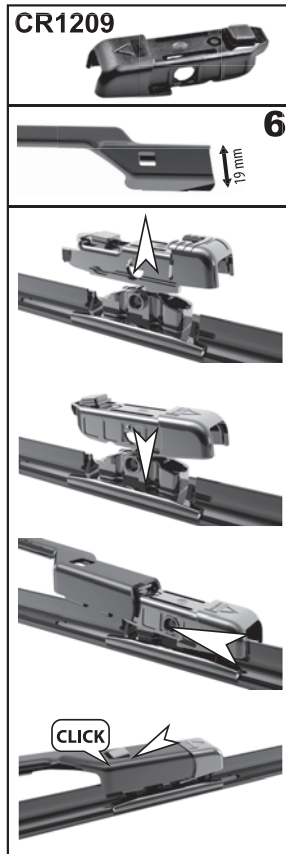

SHARAN (7N1, 7N2) 05/10 →

TOURAN (1T1, 1T2) 02/03 → 05/10

TOURAN (5T1) 05/15 →

www.championrainyday.com

www.championrainyday.com

Federal-Mogul Global Aftermarket EMEA bvba

Prins Boudewijnlaan 5 • B-2550 Kontich • Belgium