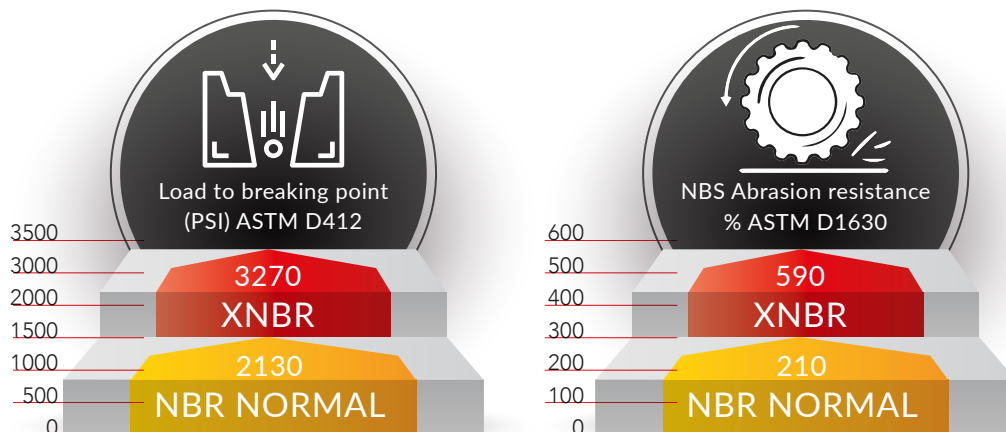

ARI THE ORIGINAL FORK OIL SEALS IN XNBR MATERIAL

TECHNICAL INFORMATION XNBR MATERIAL

TEST	STANDARD	NBR NORMAL	XNBR
Load to breaking point (PSI)	ASTM D412	2130	3270
NBS abrasion resistance %	ASTM D1630	210	590